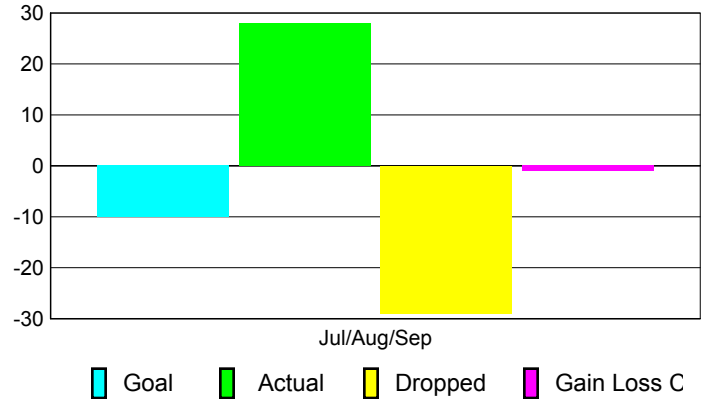

Membership Results 2010-2011

Goal, New, Dropped, Gain/Loss